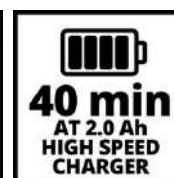

Features & Benefits

- Battery system - Power X-Change
- Battery charge level indicator with 3 LEDs
- Battery can be used for other Power X-Change products
- System high-speed charger included
- Electronic speed control
- Softgrip for user-friendly operation
- Small and easy to handle
- Low weight
- Strong blow-air velocity with 210km/h

Technical Data

- Accumulator	18 V 2000 mAh Li-Ion
- Charging time	40min
- Mains supply of battery charger	200-250 V 50-60 Hz
- No-load speed (idle speed)	12000 min ⁻¹
- Max. operating time	240 min
- Blow velocity	210 km/h
- Max. air volume	105 m ³ /h
- Number of accumulators	1 Pieces

Logistic Data

- Product weight	1.73 kg
- Gross weight single packaging	2.73 kg
- Dimensions single packaging	490 x 155 x 192 mm

Available as special accessories

18V 2,0Ah Power X-Change
Battery
Item No.: 4511395
Bar Code: 4006825610369
Einhell Accessory